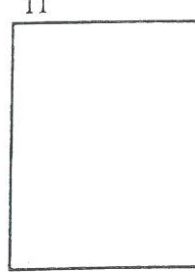

Painted Pony 'n Quilts

Imaginary Day - Month 9

PROJECT: _____

page ___ of ___

1
patt. piece
Background

size: 18 x 1/2 waf

6
patt. piece

size: _____

11
patt. piece

size: _____

2
patt. piece
Leaves (16)

size: 9 x 10

7
patt. piece
R-A
5568
Leaves

size: _____

12
patt. piece

size: _____

3
patt. piece
Lg Flower (4)

size: 12 x 10

8
patt. piece
R-A
5550
Lg Flower

size: _____

13
patt. piece

size: _____

4
patt. piece
Flower Center (4)

size: 3 1/2 x 10

9
patt. piece
Sulky
1205
Flower Center

size: _____

14
patt. piece

size: _____

5
patt. piece
Center Circle (4)

size: 2 x 6

10
patt. piece
R-A
5599
Center Circle

size: _____