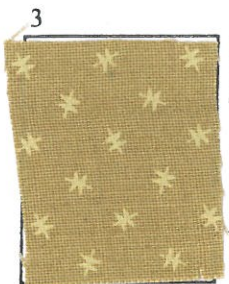

Painted Pony 'n Quilts

Imaginary Day - Month 9

PROJECT: _____

page ___ of ___

1
patt. piece
Background

size: 18 x 1/2 waf

6
patt. piece

size: _____

11
patt. piece

size: _____

2
patt. piece
Leaves (16)

size: 9 x 10

7
patt. piece
R-A
5568
Leaves

size: _____

12
patt. piece

size: _____

3
patt. piece
Lg Flower (4)

size: 12 x 10

8
patt. piece
R-A
5550
Lg Flower

size: _____

13
patt. piece

size: _____

4
patt. piece
Flower Center (4)

size: 3 1/2 x 10

9
patt. piece
Sulky
1205
Flower Center

size: _____

14
patt. piece

size: _____

5
patt. piece
Center Circle (4)

size: 2 x 6

10
patt. piece
R-A
5599
Center Circle

size: _____