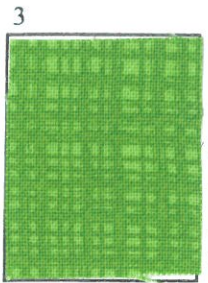

size: 12x wof

patt. piece

Yellow House

size: 4x 8

patt. piece

size: _____

patt. piece

Blue Roof

size: 3 1/2 x 10

patt. piece

Blue House

size: 4 x 8

patt. piece

size: _____

patt. piece

Green Roof

size: 3 1/2 x 10

patt. piece

Green House

size: 4 x 8

patt. piece

size: _____

patt. piece

Black Roof

size: 3 1/2 x 10

patt. piece

Black House

size: 4 x 8

patt. piece

size: _____

patt. piece

Red Roof