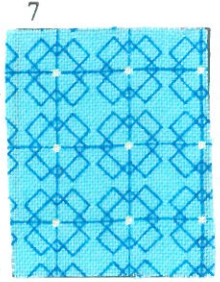

size: 12x wof

patt. piece

Yellow House

size: 4x 8

patt. piece

size: _____

patt. piece

Blue Roof

size: 3 1/2 x 10

patt. piece

Blue House

size: 4 x 8

patt. piece

size: _____

patt. piece

Green Roof

size: 3 1/2 x 10

patt. piece

Green House

size: 4 x 8

patt. piece

size: _____

patt. piece

Black Roof

size: 3 1/2 x 10

patt. piece

Black House

size: 4 x 8

patt. piece

size: _____

patt. piece

Red Roof