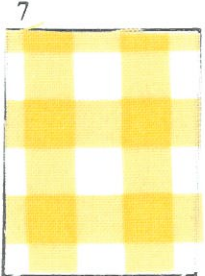

# Cherry Lemonade - Month 7

PROJECT:

Block 4, Block 6

page \_\_\_ of \_\_\_

patt. piece  
Block 4 - A  
Block 6 - B

size: 6 x 14

patt. piece  
Block 4 - C

size: 6 x 10

patt. piece

size: \_\_\_\_\_

patt. piece  
Block 4 - E, D  
Block 6 - D, E

size: 12 x 1/2 wof

patt. piece  
Block 6 A

size: 4 1/2 x 10

patt. piece

size: \_\_\_\_\_