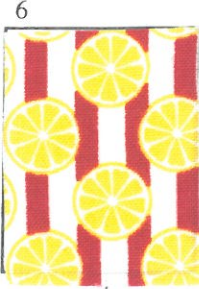

Painted Pony 'n Quilts

Cherry Lemonade - Month 8

PROJECT:

Block 8, Block 9

page 1 of 1

patt. piece
Block 8-A

size: $4\frac{1}{2} \times 10$

patt. piece
Block 8-E

size: 6×14

patt. piece

size:

patt. piece
Block 9-F

size: 6×14

patt. piece
Block 8-B
Block 9-A

size: $6 \times \frac{1}{2} \text{ wof}$

patt. piece

size:

patt. piece
Block 8-C, D
Block 9-D, G

size: $9 \times \text{wof}$

patt. piece
Block 9-C

size: 6×10

patt. piece

size:

patt. piece
Block 8-F
Block 9-B

size:

patt. piece

size: