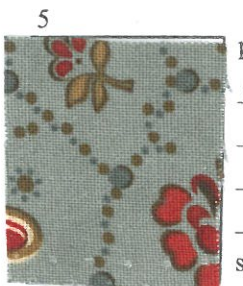

patt. piece
Arcs & Spikes

size: 10x10