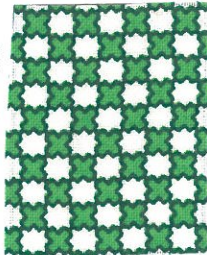

patt. piece  
Arcs & Spikes

size: 10x10

11

patt. piece  
Background

size: FQ

2

patt. piece  
Arcs & Spikes

size: 10x10

7

patt. piece  
Arcs & Spikes

size: 10x10

12

patt. piece

size:

3

patt. piece  
Arcs & Spikes

size: 10x10

8

patt. piece  
Arcs & Spikes

size: 10x10

13

patt. piece

size:

4

patt. piece  
Arcs & Spikes

size: 10x10

9

patt. piece  
Arcs & Spikes

size: 10x10

14

patt. piece

size: