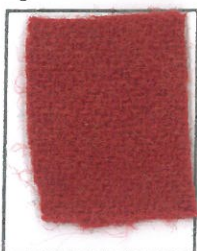

Painted Pony 'n Quilts

Beauty All Around - Month 3

PROJECT:

page 1 of 1

1

patt. piece
Background

size: 14 1/2 x 14

6

patt. piece
Red Circle

size: 2 x 2

11

patt. piece

size:

2

patt. piece
Leaves (2)

size: 6 1/2 x 9

patt. piece
Acorn

size: 1 1/2 x 6

9

patt. piece

size:

14

patt. piece

size:

5

patt. piece
Acorn Top/Circle

size: 2 1/4 x 6 1/4

10

patt. piece

size:

15

patt. piece