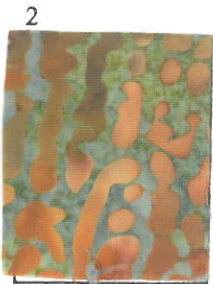

Painted Pony 'n Quilts

Bird walk - Month 3

PROJECT: Grassland Yellow Finch, Birdhouse page ___ of ___

Flying Geese & Pinwheel

patt. piece
Background for
Bird

size: 18 x 1/2 wof

patt. piece
Cross post

size: 2 x 6

patt. piece
Geese (2)

size: 7 x 6

patt. piece
Bird

size: 9 x 1/2 wof

patt. piece
Birdhouse Holes

size: 2 x 3

patt. piece
Goose (1)

size: 3 1/2 x 6

patt. piece
Background
Birdhouse &
Post

size: 12 x 14

patt. piece
Background for
Geese & Pinwheel

size: 18 x 6

patt. piece

size:

patt. piece
Birdhouse

size: 5 x 6

patt. piece

size: