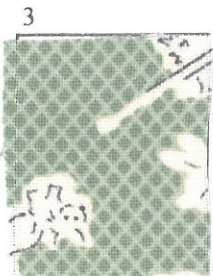

PROJECT: Clarissa's Butterfly Garden - Month 6
Blocks 16, 17, & 18

Painted Pony 'n' Quilts.
Block 16 - Old Maids Puzzle

patt. piece
Background
size: 5 x wof

patt. piece
Fan Blades (2)
size: 8 x 10

patt. piece
Center Square
size: 4 x 4

patt. piece
Lg Triangles (2)
size: 8 x 8

patt. piece
Fan Blades (2)
size: 8 x 10

patt. piece
Squares (8)
size: 6 x 10

patt. piece
Sm. Triangles (4)
size: 5 x 8

patt. piece
Fan Blades (2)
size: 8 x 10

patt. piece
Triangles
size: 6 x 14

patt. piece
Sm. Triangles (2)
size: 5 x 5

patt. piece
Fan Base
size: 6 x 6

patt. piece
size: _____

Block 17 - Janis Fan

Block 18 - Old Favorite

patt. piece
Background
size: 14 x 14

patt. piece
Background
size: 9 x 1/2 wof

patt. piece
size: _____