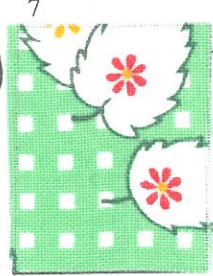

PROJECT: Clarissa's Butterfly Garden - Month 6
Blocks 16, 17, & 18

Painted Pony 'n' Quilts.
Block 16 - Old Maids Puzzle

patt. piece
Background
size: 5 x wof

patt. piece
Fan Blades (2)
size: 8 x 10

patt. piece
Center Square
size: 4 x 4

patt. piece
Lg Triangles (2)
size: 8 x 8

patt. piece
Fan Blades (2)
size: 8 x 10

patt. piece
Squares (8)
size: 6 x 10

patt. piece
Sm. Triangles (4)
size: 5 x 8

patt. piece
Fan Blades (2)
size: 8 x 10

patt. piece
Triangles
size: 6 x 14

patt. piece
Sm. Triangles (2)
size: 5 x 5

patt. piece
Fan Base
size: 6 x 6

patt. piece
size: _____

Block 17 - Janis Fan

Block 18 - Old Favorite

patt. piece
Background
size: 14 x 14

patt. piece
Background
size: 9 x 1/2 wof

patt. piece
size: _____