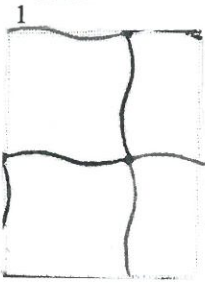

PROJECT:

Fairegarden - Month 1

Blocks A, B, C, E

page 1 of 2

Painted Pony 'n Quilts
Block A

Block C

patt. piece
Background

size: $3\frac{1}{2} \times 14$

patt. piece
Flower #4

size: $3\frac{1}{2} \times 5$

patt. piece
Background

size: $7\frac{1}{2} \times 8$

Block B

patt. piece
Bias Stem
16 Leaves

size: 9×10

patt. piece
Background

size: $7\frac{1}{2} \times 8$

patt. piece
Bias Stem
Leaves

size: $4\frac{1}{2} \times 4\frac{1}{2}$

patt. piece
Flower #1

size: $3\frac{1}{2} \times 5$

patt. piece
Bias Stem
Leaves

size: $4\frac{1}{2} \times 4\frac{1}{2}$

patt. piece
Flower Center #2

size: 2x2

10

patt. piece
Flower #5

size: 3 1/2 x 3 1/2

15

patt. piece

size: