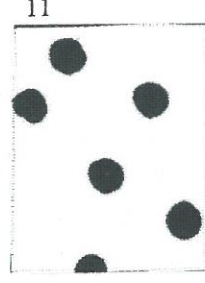

PROJECT:

Fairegarden - Month 1

Blocks A, B, C, E

page 1 of 2

Painted Pony 'n Quilts
Block A

Block C

patt. piece
Background

size: $3\frac{1}{2} \times 14$

patt. piece
Flower #4

size: $3\frac{1}{2} \times 5$

patt. piece
Background

size: $7\frac{1}{2} \times 8$

Block B

patt. piece
Bias Stem
16 Leaves

size: 9×10

patt. piece
Background

size: $7\frac{1}{2} \times 8$

patt. piece
Bias Stem
Leaves

size: $4\frac{1}{2} \times 4\frac{1}{2}$

patt. piece
Flower #1

size: $3\frac{1}{2} \times 5$

patt. piece
Bias Stem
Leaves

size: $4\frac{1}{2} \times 4\frac{1}{2}$

patt. piece
Flower Center #2

size: 2x2

10

patt. piece
Flower #5

size: 3 1/2 x 3 1/2

15

patt. piece

size: