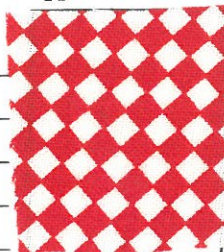

Block E

patt. piece
Flower #3

size: $3\frac{1}{2} \times 5$

patt. piece
Flower Center

size: $2 \times 2\frac{1}{2}$

patt. piece
Background

size: $7\frac{1}{2} \times \frac{1}{2}$ wof

Painted Pony 'n Quilts

Fairegarden - Month 1

PROJECT:

Blocks A B C E

1

patt. piece
Bias Vine
Leaves

size: 8x8

6

patt. piece #
Flower 3

size: 3 1/2 x 3 1/2

11

patt. piece
Flower Center #5

size: 3 1/2 x 3 1/2

2

patt. piece
Flower #1

size: 3 1/2 x 3 1/2

7

patt. piece
Flower Center #3

size: 2x2

12

patt. piece
Flower #6

size: 3 1/2 x 3 1/2

3

patt. piece
Flower Center #1

size: 2x2