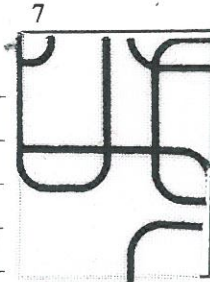

patt. piece
Flower #4

size: $3\frac{1}{2} \times 5$

patt. piece
Background

size: $7\frac{1}{2} \times 8$

Block B

patt. piece
Bias Stem
16 Leaves

size: 9×10

patt. piece
Background

size: $7\frac{1}{2} \times 8$

patt. piece
Bias Stem
Leaves

size: $4\frac{1}{2} \times 4\frac{1}{2}$

patt. piece
Flower #1

size: $3\frac{1}{2} \times 5$

patt. piece
Bias Stem
Leaves

size: $4\frac{1}{2} \times 4\frac{1}{2}$

size: 3 1/2 x 3 1/2

9

patt. piece
Flower Center #4

size: 2x2

14

patt. piece

size:

5

patt. piece
Flower Center #2

size: 2x2

10

patt. piece
Flower #5

size: 3 1/2 x 3 1/2

15

patt. piece

size: