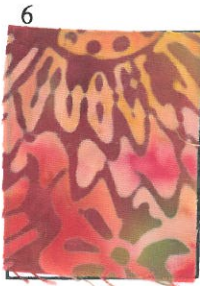

Painted Pony 'n Quilts

Lil' Brown Bunny - Month 3

PROJECT:

Blocks 1 & 4

page 1 of 1

1
*
patt. piece
Bias for Stems
Leaves
*used for all
12 Blocks
size: 1yd.

6
patt. piece
Bud Centers (4)
Bud Cup (4)
size: 3x14

11
patt. piece
size: _____

2
patt. piece
Center Petals (8)
Lg. Petals (8)
size: 5x25

7
patt. piece
Background
size: 33x 1/2 wof

12
patt. piece
size: _____

3
patt. piece
Center Petals (8)
Lg. Petals (8)
size: 5x25

8
patt. piece
size: _____

13
patt. piece
size: _____

4
patt. piece
Center Circles (2)
Accent Circles (8)
size: 2x8

9
patt. piece
size: _____

14
patt. piece
size: _____

5
patt. piece
Bud Centers (4)
Bud Cup (4)
size: 3x14