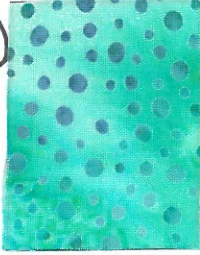

6

patt. piece
Lower Petal (1)

size: 2 x 2

11

patt. piece
Heart Stack
Petal #4

size: 2 1/2 x 5

2

patt. piece
Lower Petals (2)

size: 3 x 4

7

patt. piece
Side Bloom (R&L)

size: 3 x 4

12

patt. piece
Heart Stack
Petal #3

size: 2 1/2 x 6

3

patt. piece
Side Bloom Center
Petal (1)
Lower Petals (1)

size: 2 1/2 x 6

8

patt. piece
Petal Centers -
side & upper (2)

size: 2 x 4

13

patt. piece
Heart Stack
Petal #2

size: 3 1/2 x 7

4

patt. piece
Petal Center (2)

size: 2 x 3 1/2

9

patt. piece
Upper Petals
(5)

size: 3 1/2 x 10

14

patt. piece
Heart #1