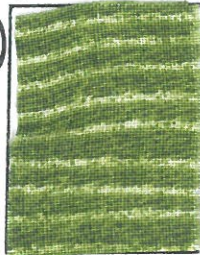

size: 3 x 4

7

patt. piece
Side Bloom (R&L)

size: 3 x 4

12

patt. piece
Heart Stack
Petal #3

size: 2 1/2 x 6

3

patt. piece
Side Bloom Center
Petal (1)
Lower Petals (1)

size: 2 1/2 x 6

8

patt. piece
Petal Centers -
side & upper (2)

size: 2 x 4

13

patt. piece
Heart Stack
Petal #2

size: 3 1/2 x 7

4

patt. piece
Petal Center (2)

size: 2 x 3 1/2

9

patt. piece
Upper Petals
(5)

size: 3 1/2 x 10

14

patt. piece
Heart #1

size: 5 1/2 x 5

5

patt. piece
Lower Petals (2)

size: 3 x 4

10

patt. piece
Heart Stack
Petal #5

size: 3 1/2 x 3 1/2

15