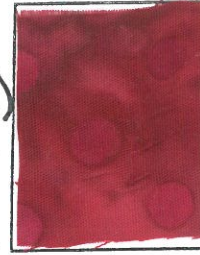

size: 3 x 4

7

patt. piece
Side Bloom (R&L)

size: 3 x 4

12

patt. piece
Heart Stack
Petal #3

size: 2 1/2 x 6

3

patt. piece
Side Bloom Center
Petal (1)
Lower Petals (1)

size: 2 1/2 x 6

8

patt. piece
Petal Centers -
side & upper (2)

size: 2 x 4

13

patt. piece
Heart Stack
Petal #2

size: 3 1/2 x 7

4

patt. piece
Petal Center (2)

size: 2 x 3 1/2

9

patt. piece
Upper Petals
(5)

size: 3 1/2 x 10

14

patt. piece
Heart #1

size: 5 1/2 x 5

5

patt. piece
Lower Petals (2)

size: 3 x 4

10

patt. piece
Heart Stack
Petal #5

size: 3 1/2 x 3 1/2

15