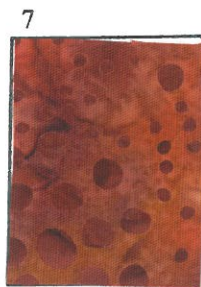

Painted Pony 'n Quilts

Lil Brown Bunny - Month 8

PROJECT:

Blocks 7 & 10

patt. piece
Background

size: 33 x 1/2 wof

patt. piece
Circle Accent (8)
Center Circle (1)
Circle Bloom (8)

size: 10 x 10

patt. piece

size:

patt. piece
Budcup (4)

size: 4 x 14

patt. piece
Circle Bloom (8)

size: 6 x 10

patt. piece

size:

patt. piece
Bud Center (4)

size: 3 x 14

patt. piece
Circle Accent (8)

size: 2 x 10

patt. piece

size:

patt. piece
Budcup (4)

size: 4 x 14

patt. piece
Center Circle (1)

size: 2 1/2 x 2 1/2

patt. piece

size:

patt. piece
Bud Center (4)

size: 3 x 14

patt. piece

size: