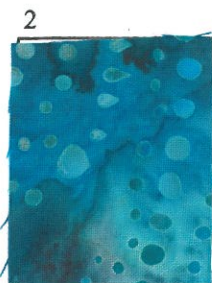

Painted Pony 'n Quilts

Lil Brown Bunny - Month 8

PROJECT:

Blocks 7 & 10

patt. piece
Background

size: 33 x 1/2 wof

patt. piece
Circle Accent (8)
Center Circle (1)
Circle Bloom (8)

size: 10 x 10

patt. piece

size:

patt. piece
Budcup (4)

size: 4 x 14

patt. piece
Circle Bloom (8)

size: 6 x 10

patt. piece

size:

patt. piece
Bud Center (4)

size: 3 x 14

patt. piece
Circle Accent (8)

size: 2 x 10

patt. piece

size:

patt. piece
Budcup (4)

size: 4 x 14

patt. piece
Center Circle (1)

size: 2 1/2 x 2 1/2

patt. piece

size:

patt. piece
Bud Center (4)

size: 3 x 14

patt. piece

size: