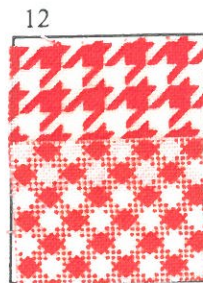

11
patt. piece
Vanilla Borders

size: 39x wof

2
patt. piece
Green Floral

size: 8x10

7
patt. piece
Red Diamonds

size: 8x10

12
patt. piece
Red Check Border
or

size: 21x wof

3
patt. piece
Green Checks

size: 8x10

8
patt. piece
Blue Squares

size: 8x10

13
patt. piece
Outer Border
Binding

size: 60" x wof

4
patt. piece
Yellow Circles

size: 8x10

9
patt. piece
Blue Shoo Fly

size: 8x10

14
patt. piece

size: _____

5
patt. piece
Sunshine Texture

size: 8x10

10
patt. piece
Black Daisies

size: 8x10

15
patt. piece

size: _____