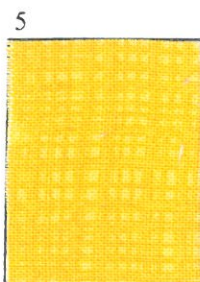

11
patt. piece
Vanilla Borders

size: 39x wof

2
patt. piece
Green Floral

size: 8x10

7
patt. piece
Red Diamonds

size: 8x10

12
patt. piece
Red Check Border
or

size: 21x wof

3
patt. piece
Green Checks

size: 8x10

8
patt. piece
Blue Squares

size: 8x10

13
patt. piece
Outer Border
Binding

size: 60" x wof

4
patt. piece
Yellow Circles

size: 8x10

9
patt. piece
Blue Shoo Fly

size: 8x10

14
patt. piece

size: _____

5
patt. piece
Sunshine Texture

size: 8x10

10
patt. piece
Black Daisies

size: 8x10