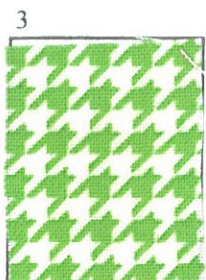

11
patt. piece
Vanilla Borders

size: 39x wof

2
patt. piece
Green Floral

size: 8x10

7
patt. piece
Red Diamonds

size: 8x10

12
patt. piece
Red Check Border
or

size: 21x wof

3
patt. piece
Green Checks

size: 8x10

8
patt. piece
Blue Squares

size: 8x10

13
patt. piece
Outer Border
Binding

size: 60" x wof

4
patt. piece
Yellow Circles

size: 8x10

9
patt. piece
Blue Shoo Fly

size: 8x10

14
patt. piece

size: _____

5
patt. piece
Sunshine Texture

size: 8x10

10
patt. piece
Black Daisies

size: 8x10