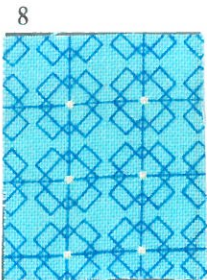

11
patt. piece
Vanilla Borders

size: 39x wof

2
patt. piece
Green Floral

size: 8x10

7
patt. piece
Red Diamonds

size: 8x10

12
patt. piece
Red Check Border
or

size: 21x wof

3
patt. piece
Green Checks

size: 8x10

8
patt. piece
Blue Squares

size: 8x10

13
patt. piece
Outer Border
Binding

size: 60" x wof

4
patt. piece
Yellow Circles

size: 8x10

9
patt. piece
Blue Shoo Fly

size: 8x10

14
patt. piece

size: _____

5
patt. piece
Sunshine Texture

size: 8x10

10
patt. piece
Black Daisies

size: 8x10

15
patt. piece

size: _____