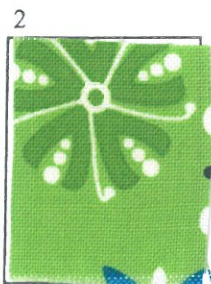

Painted Pony 'n Quilts

PROJECT:

Oh Happy Day - Month 12
Borders

page ___ of ___

1
patt. piece All
Block Background

size: 22x wof

6
patt. piece
Red Daisies

size: 8x10

11
patt. piece
Vanilla Borders

size: 39x wof

2
patt. piece
Green Floral

size: 8x10

7
patt. piece
Red Diamonds

size: 8x10

12
patt. piece
Red Check Border
or

size: 21x wof

9
patt. piece
Blue Shoo Fly

size: 8x10

14
patt. piece

size: _____

5
patt. piece
Sunshine Texture

size: 8x10

10
patt. piece
Black Daisies

size: 8x10

15
patt. piece

size: _____