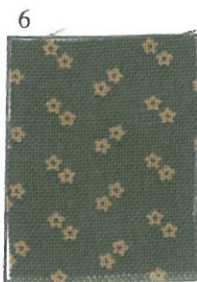

Painted Pony 'n Quilts

Quilted Village - 2019

PROJECT:

Row Houses - Month 3

page 1 of 1

1
patt. piece
Background

size: 14 x 27

6
patt. piece
Flower Base

size: 2 x 2

11
patt. piece
Village Green

size: 6 x 12

2
patt. piece
Houses

size: 10 x 1/2 wof

7
patt. piece
Village Green

size: 6 x 12

12
patt. piece

size:

3
patt. piece
Roofs

size: 4 x 14

8
patt. piece
Village Green

size: 6 x 12

13
patt. piece

size:

4
patt. piece
Door

size: 6 x 12

15
patt. piece

size: