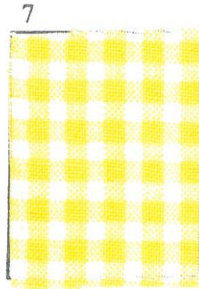

Painted Pony 'n Quilts

Somerfield - Month 11

PROJECT: _____

page 1 of 1

patt. piece
Background

size: 11 x 10 1/2

patt. piece
Berries
Pinwheel (1)

size: 3 x 11

patt. piece

size: _____

patt. piece
Outer Wings
Pinwheel (1)

size: 4 x 16

patt. piece
Berries
Pinwheel (1)

size: 3 x 11

patt. piece

size: _____

patt. piece
Inner Wings

size: 2 1/2 x 11

patt. piece
Berries
Pinwheel (1)

size: 3 x 11

patt. piece

size: _____

patt. piece
Body

size: 2 x 4

patt. piece

size: _____

patt. piece

size: _____

patt. piece
Berries
Pinwheel (1)

size: 3 x 11

patt. piece

size: _____