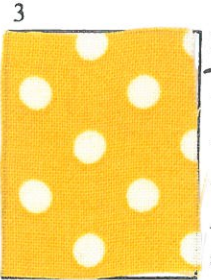

# Somerfield - Month 2

PROJECT: \_\_\_\_\_

page 1 of 1

patt. piece  
Background

size: 11 x 10 1/2

patt. piece  
Berries  
Pinwheel (1)

size: 3 x 11

patt. piece

size: \_\_\_\_\_

patt. piece  
Outer Wings  
Pinwheel (1)

size: 4 x 16

patt. piece  
Berries  
Pinwheel (1)

size: 3 x 11

patt. piece

size: \_\_\_\_\_

patt. piece  
Inner Wings

size: 2 1/2 x 11

patt. piece  
Berries  
Pinwheel (1)

size: 3 x 11

patt. piece

size: \_\_\_\_\_

patt. piece  
Body

size: 2 x 4

patt. piece

size: \_\_\_\_\_

patt. piece

size: \_\_\_\_\_

patt. piece  
Berries  
Pinwheel (1)

size: 3 x 11

patt. piece

size: \_\_\_\_\_

patt. piece