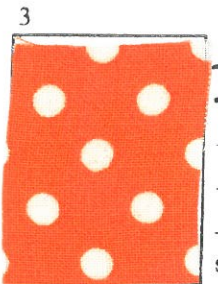

Painted Pony 'n Quilts

PROJECT:

Somerfield  
Butterfly #4

page 1 of 1

patt. piece  
Background

size: 11 x 10 1/2

patt. piece  
Berries  
1-Pinwheel

size: 3 x 11

patt. piece

size:

patt. piece  
Outer wings  
1-Pinwheel

size: 4 x 16

patt. piece  
Berries  
1-Pinwheel

size: 3 x 11

patt. piece

size:

patt. piece  
Inner wings

size: 2 1/2 x 11

patt. piece  
Berries  
1-Pinwheel

size: 3 x 11

patt. piece

size:

patt. piece  
Body

size: 2 x 4

patt. piece

size:

patt. piece

size:

patt. piece  
Berries  
1-Pinwheel

size: 3 x 11

patt. piece

size: