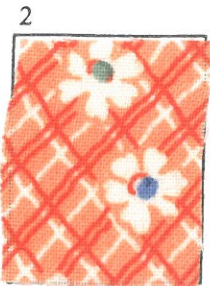

Painted Pony 'n Quilts

PROJECT:

Somerfield  
Butterfly #4

page 1 of 1

patt. piece  
Background

size: 11 x 10 1/2

patt. piece  
Berries  
1-Pinwheel

size: 3 x 11

patt. piece

size:

patt. piece  
Outer wings  
1-Pinwheel

size: 4 x 16

patt. piece  
Berries  
1-Pinwheel

size: 3 x 11

patt. piece

size:

patt. piece  
Inner wings

size: 2 1/2 x 11

patt. piece  
Berries  
1-Pinwheel

size: 3 x 11

patt. piece

size:

patt. piece  
Body

size: 2 x 4

patt. piece

size:

patt. piece

size:

patt. piece  
Berries  
1-Pinwheel

size: 3 x 11

patt. piece

size: