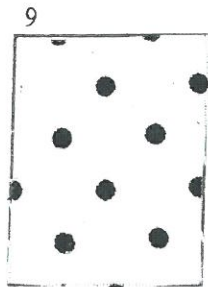

Painted Pony 'n Quilts

Somerfield Month 6

PROJECT:

Butterfly #6, Black & White Pinwheel Blocks

page ___ of ___

patt. piece
Block Background

size: 11 x 10 1/2

patt. piece
Berries
Pinwheel (1)

size: 3 x 11

patt. piece
17 Pinwheels

size: 11 x wof

patt. piece
Outer Wings
Pinwheel (1)

size: 4 x 16

patt. piece
Berries
Pinwheel (1)

size: 3 x 11

patt. piece

size: _____

patt. piece
Inner Wings

size: 2 1/2 x 11

patt. piece
Berries
Pinwheel (1)

size: 3 x 11

patt. piece

size: _____

patt. piece
Body

size: 2 x 4

patt. piece
Pinwheel Background

size: 1 1/2 yds

patt. piece

size: _____

patt. piece
Berries
Pinwheel (1)

size: 3 x 11

patt. piece
56 Pinwheels