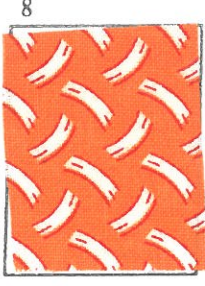

Painted Pony 'n Quilts

Somerfield - Month 8

PROJECT:

page ___ of ___

patt. piece
Background
size: $11\frac{1}{2} \times 10\frac{1}{2}$

patt. piece
**Berries
1 pinwheel**
size: 3×11

patt. piece
size: _____

patt. piece
**Outer Wings
1 Pinwheel**
size: 4×16

patt. piece
**Berries
1 pinwheel**
size: 3×11

patt. piece
size: _____

patt. piece
Inner Wings
size: $2\frac{1}{2} \times 11$

patt. piece
**Berries
1 Pinwheel**
size: 3×11

patt. piece
size: _____

patt. piece
Body
size: 2×4

patt. piece
size: _____

patt. piece
size: _____

patt. piece
**Berries
1 Pinwheel**
size: 3×11

patt. piece
size: _____

patt. piece
size: _____