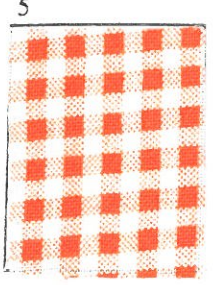

Painted Pony 'n Quilts

Somerfield - Month 8

PROJECT:

page ___ of ___

patt. piece
Background
size: $11\frac{1}{2} \times 10\frac{1}{2}$

patt. piece
**Berries
1 pinwheel**
size: 3×11

patt. piece
size: _____

patt. piece
**Outer Wings
1 Pinwheel**
size: 4×16

patt. piece
**Berries
1 pinwheel**
size: 3×11

patt. piece
size: _____

patt. piece
Inner Wings
size: $2\frac{1}{2} \times 11$

patt. piece
**Berries
1 Pinwheel**
size: 3×11

patt. piece
size: _____

patt. piece
Body
size: 2×4

patt. piece
size: _____

patt. piece
size: _____

patt. piece
**Berries
1 Pinwheel**
size: 3×11

patt. piece
size: _____

patt. piece
size: _____